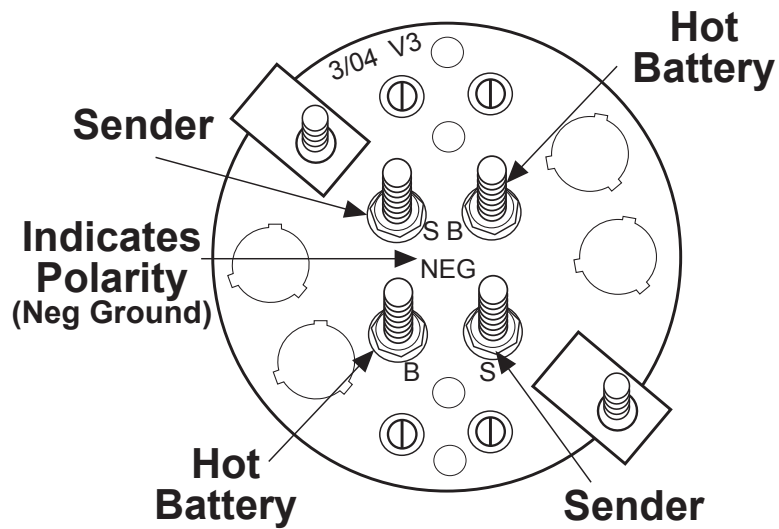

Wiring for White Oliver Instrument Cluster S.53161

**Fuel & Temperature Senders,
Case Must be Grounded**