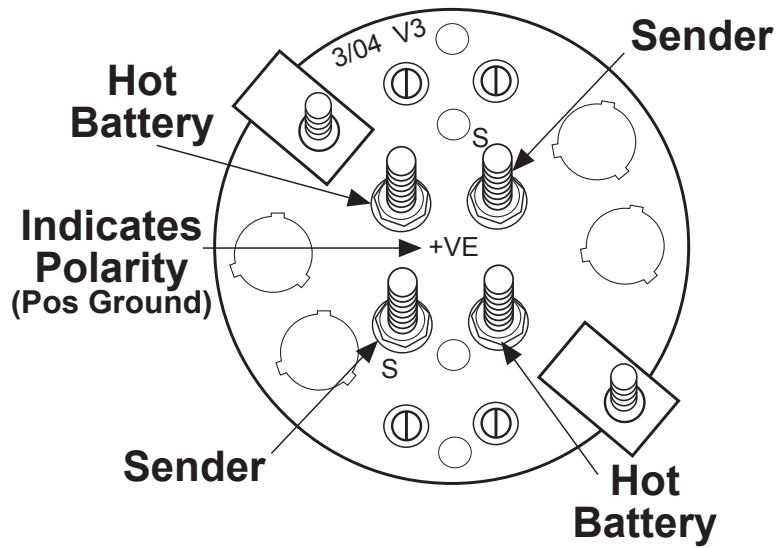

Wiring for White Oliver Instrument Cluster S.53160

**Fuel & Temperature Senders,
Case Must be Grounded**